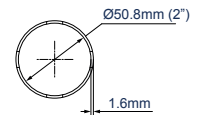

FRONT VIEW

ORDERING INFORMATION

COLOUR	ORDER REF	EAN	COLOUR	ORDER REF	EAN	COLOUR	ORDER REF	EAN
Black	BT7850-050/B	5019318078446	Chrome	BT7850-050/C	5019318078477	White	BT7850-050/W	5019318078460
Black	BT7850-100/B	5019318078507	Chrome	BT7850-100/C	5019318078538	White	BT7850-100/W	5019318078521
Black	BT7850-150/B	5019318078989	Chrome	BT7850-150/C	5019318078958	White	BT7850-150/W	5019318071331
Black	BT7850-200/B	5019318078576	Chrome	BT7850-200/C	5019318078590			
Black	BT7850-300/B	5019318079207	Chrome	BT7850-300/C	5019318079429			

RELATED PRODUCTS

PRODUCT CODE	NAME	DESCRIPTION
BT7853	Heavy Duty Ø50mm Pole	3.2mm thick steel capable of supporting heavier loads
BT7822	Heavy Duty Ceiling/ Floor Mount	Use with B-Tech poles to mount solutions from the floor or ceiling
BT7841	Ø50mm Accessory Collar	Allows a wide range of mounts and accessories to be fitted to Ø50mm poles
BT7823 & BT7824	Internal & External Pole Joiners	Pole Joiners for BT7850 Poles for creating extended lengths

SS-BT7850-0601.24