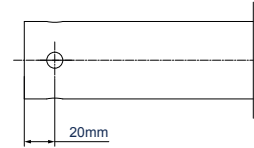

SECURITY HOLES