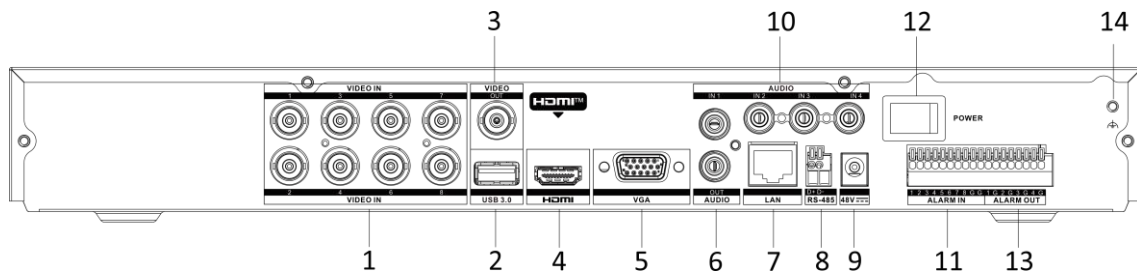

Physical Interface

No.	Description	No.	Description
1	Video in	8	RS-485 interface
2	USB interface	9	Power supply
3	Video out	10	Audio in
4	HDMI interface	11	Alarm in
5	VGA interface	12	Power switch
6	Audio out	13	Alarm out
7	LAN network interface	14	GND

Available Model

iDS-7208HUHI-M2/PXT