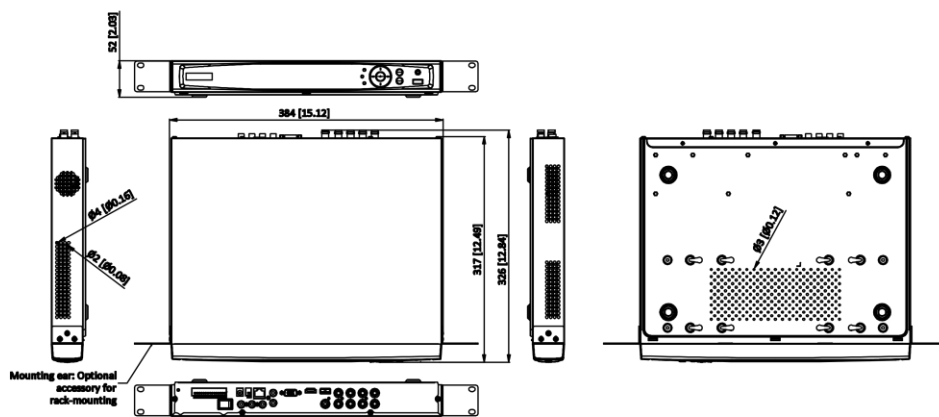

Physical Interface

No.	Description	No.	Description
1	Video in	8	RS-485 interface
2	USB interface	9	Power supply
3	Video out	10	Audio in
4	HDMI interface	11	Alarm in
5	VGA interface	12	Power switch
6	Audio out	13	Alarm out
7	LAN network interface	14	GND

Available Model

iDS-7208HUHI-M2/PXT

▪ Dimension

Unit:mm [inch]

SCALE	1:1
-------	-----

See Far, Go Further

www.hikvision.com
support@hikvision.com